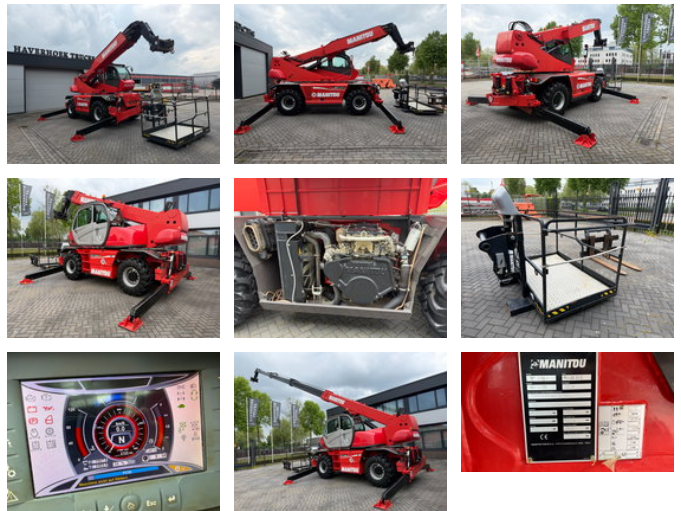

Manitou 2150

General features

Brand	Manitou
Subcategory	Rotating telehandler
Construction year	2019
Date of first registration	15-09-2019
Hourmeter reading	2453
Color	Red
Condition	Used
General condition	Very good
Fuel	Diesel

Characteristics

Lifting capacity	5.000kg
Mast type	Telescope

Manitou 2150

Accessories

-
-
-
-